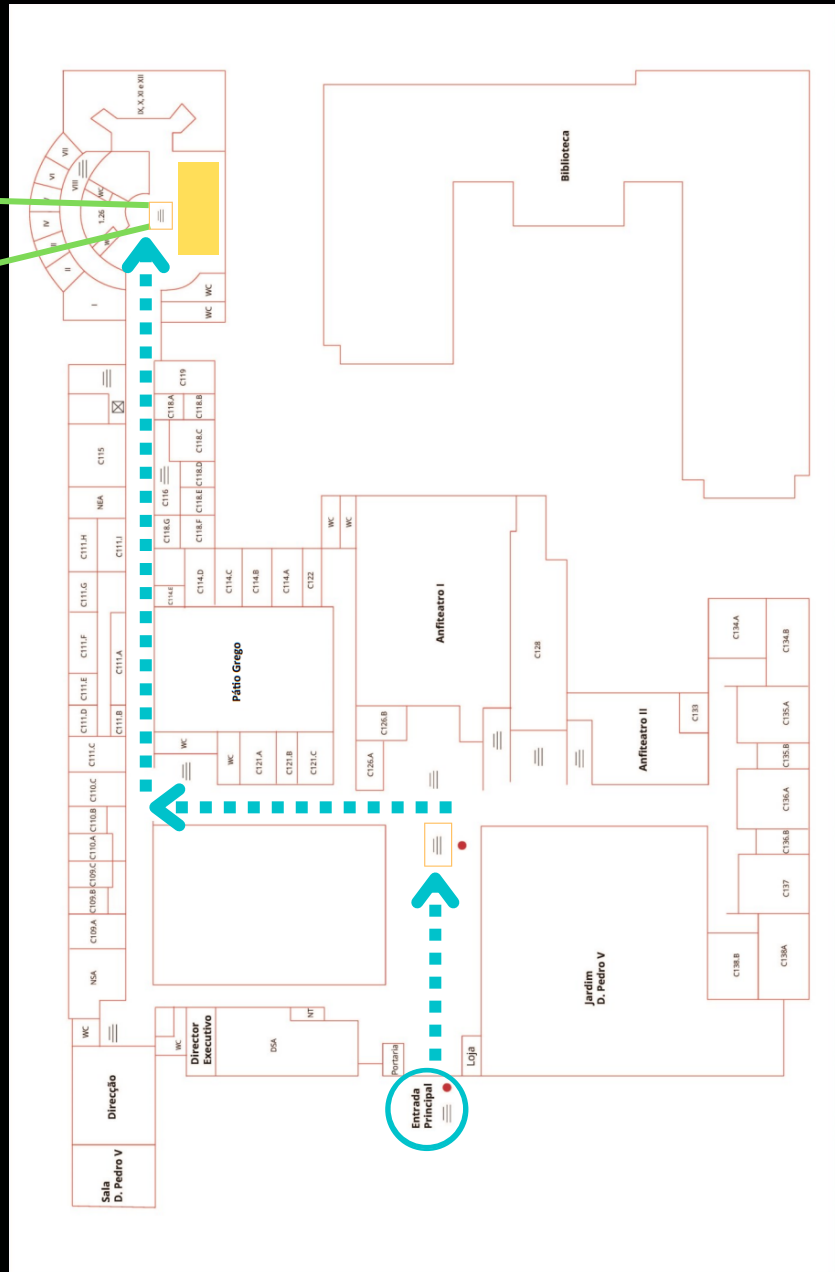

## Mapa da Faculdade de Letras / Map of School of Arts and Humanities

Piso 2 / 2nd Floor

Partindo da entrada principal (localizada no primeiro andar), deverá seguir as setas azuis até ao átrio onde acontecerão os coffee breaks. Chegando ao espaço, deverá subir as escadas para o segundo piso e encontrará o Anfiteatro III (o local da conferência) à sua esquerda.

Starting from the main entrance (located on the first floor), you should follow the blue arrows to the lobby where the coffee break will take place. There, you must go up the stairs to the second floor and you will find the Anfiteatro III (the conference venue) on your left.

Piso 1 / 1st Floor

Entrada Principal / Main Entrance

Coffee Breaks

Anfiteatro III

Escadas / Stairs